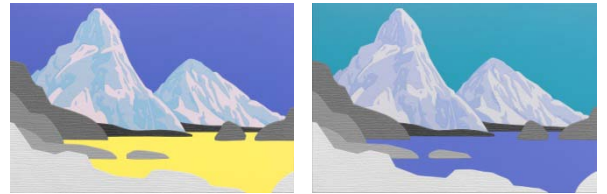

Eve v
acrylic and collaged wallpaper on canvas
80 x 160 cm
£4,950

Herculine iv
acrylic and collaged wallpaper on canvas
75 x 100 cm
£3,850

Delphine viii and Delphine ix
acrylic and collaged wallpaper on canvas
45 x 60 cm
£1,600 each

Violaine vi
acrylic and collaged wallpaper on canvas
75 x 100 cm
£3,850

Lucretia ii
acrylic and collaged wallpaper on canvas
90 x 130 cm
£4,650

Helena iii and Helena ii
acrylic and collaged wallpaper on canvas
50 x 75 cm
£2,500